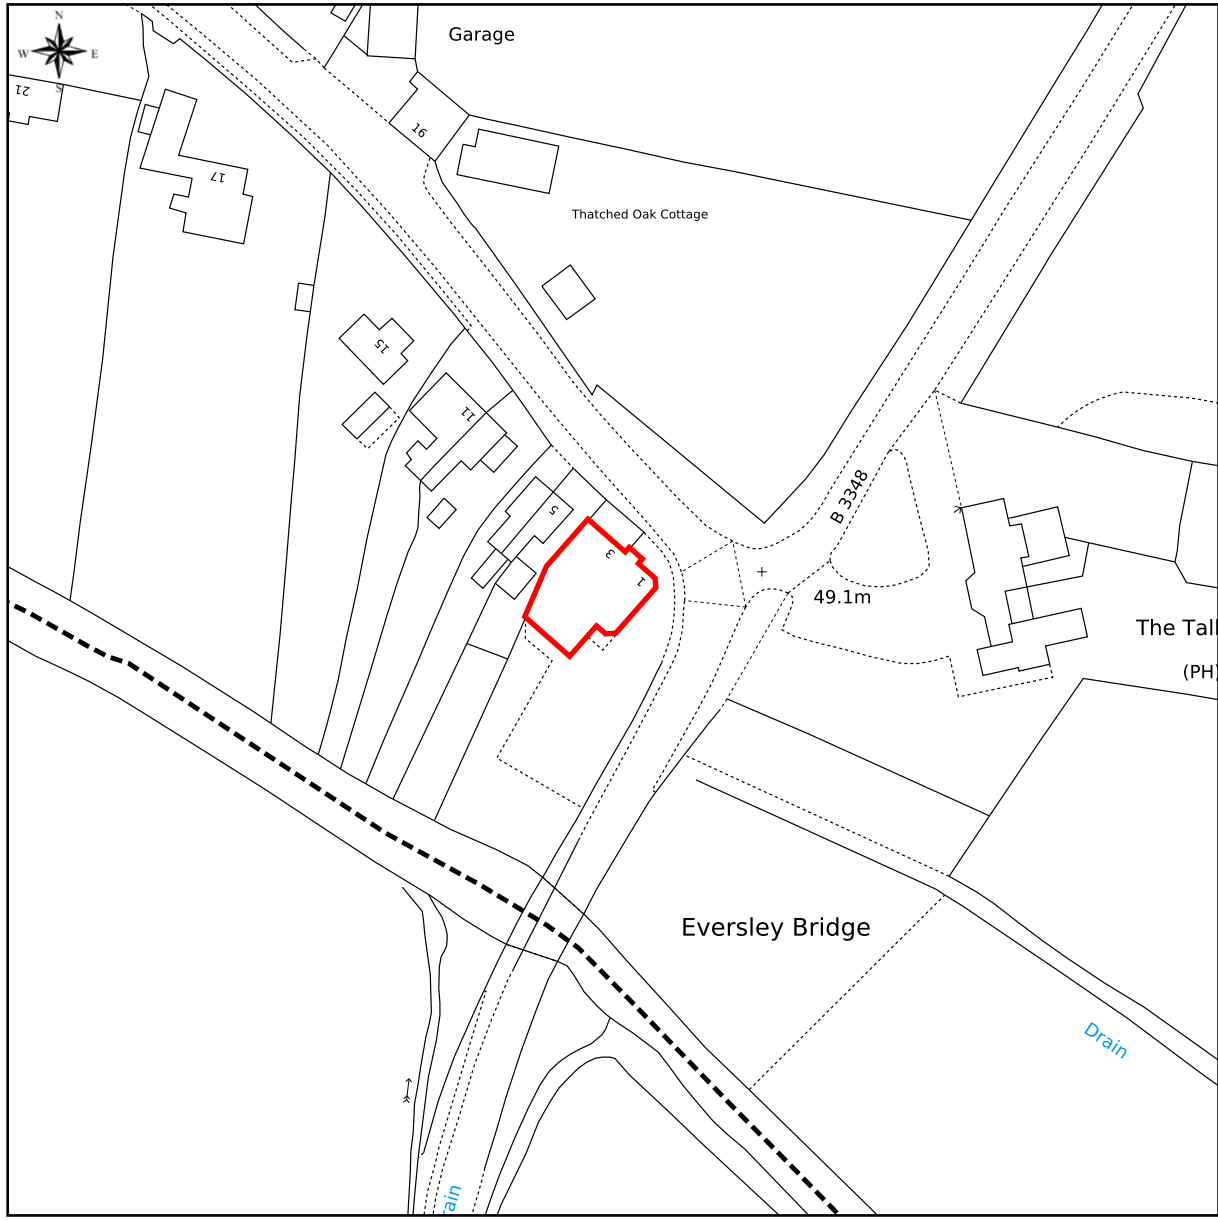

emapsite, 1 Reading Road, Eversley, Hampshire RG27 0RP

This Plan includes the following Licensed Data: OS MasterMap, Black and White Site Plan by the Ordnance Survey National Geographic Database and incorporating surveyed revision available at the date of production. Reproduction in whole or in part is prohibited without the prior permission of Ordnance Survey. The representation of a road, track or path is no evidence of a right of way. The representation of features as lines is no evidence of a property boundary. © Crown copyright, All rights reserved 2011. Licence number 0100031673

0m 10m 20m 30m 40m 50m 60m 70m 80m 90m

Scale: 1:1250

Development emapsite HQ

Your
Logo
Here

plans ahead by emapsite™

Prepared by: Darren Adams

15-04-2011